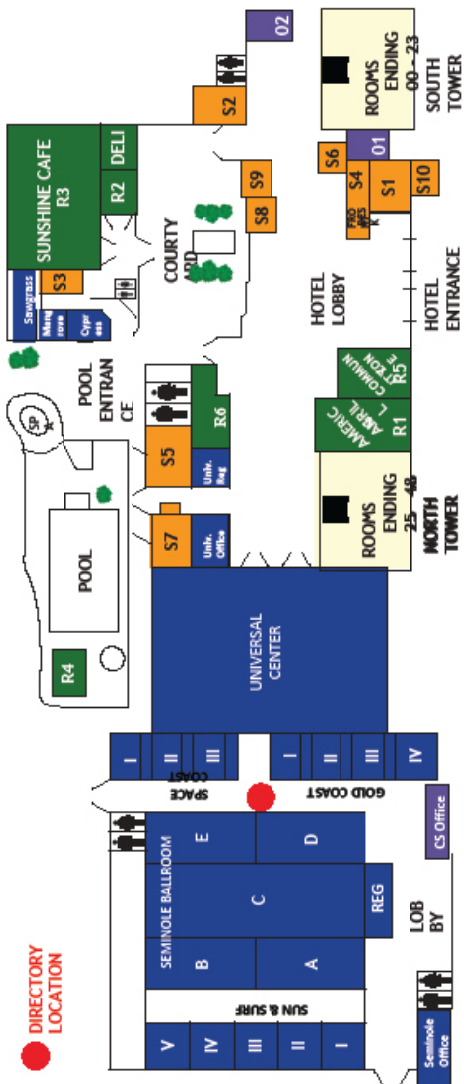

Hotel Map

DOUBLETREE
BY HILTON™

AT THE ENTRANCE TO
UNIVERSAL ORLANDO

SERVICES

- S1 Bell Desk S2 UPS Store
- S3 Fitness Center
- S4 Front Desk
- S5 Game Room S6 Gift Shop
- S7 Guest Laundry
- S8 Universal Desk
- S9 Rent a Car Desk
- S10 Valet Desk

RESTAURANTS / BARS

- R1 American Grill
- R2 Starbucks / Angelo's R3 Sunshine Cafe
- R4 Pool Bar
- R5 Community Zone
- R6 Candy/Ice Cream Shop

OFFICES

- O1 Executive Offices
- O2 Sales Office